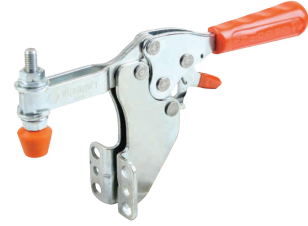

Ayak Tipi: Yatay Tabanlı
Body Mounting Base: Horizontal

112-L

| MODEL NO |
|----------|
| 112-1-L |
| 112-2-L |
| 112-3-L |
| 112-4-L |
| 112-5-L |

Ayak Tipi: Dikey Tabanlı
Body Mounting Base: Vertical

113-L

| MODEL NO |
|----------|
| 113-1-L |
| 113-2-L |
| 113-3-L |
| 113-4-L |
| 113-5-L |

Ayak Tipi: Yan Tabanlı
Body Mounting Base: Side Ward

111-D-L

| MODEL NO |
|-----------|
| 111-1-D-L |
| 111-2-D-L |
| 111-3-D-L |
| 111-4-D-L |
| 111-5-D-L |

Ayak Tipi: Yatay Tabanlı
Body Mounting Base: Horizontal

112-D-L

| MODEL NO |
|-----------|
| 112-1-D-L |
| 112-2-D-L |
| 112-3-D-L |
| 112-4-D-L |
| 112-5-D-L |

Ayak Tipi: Dikey Tabanlı
Body Mounting Base: Vertical